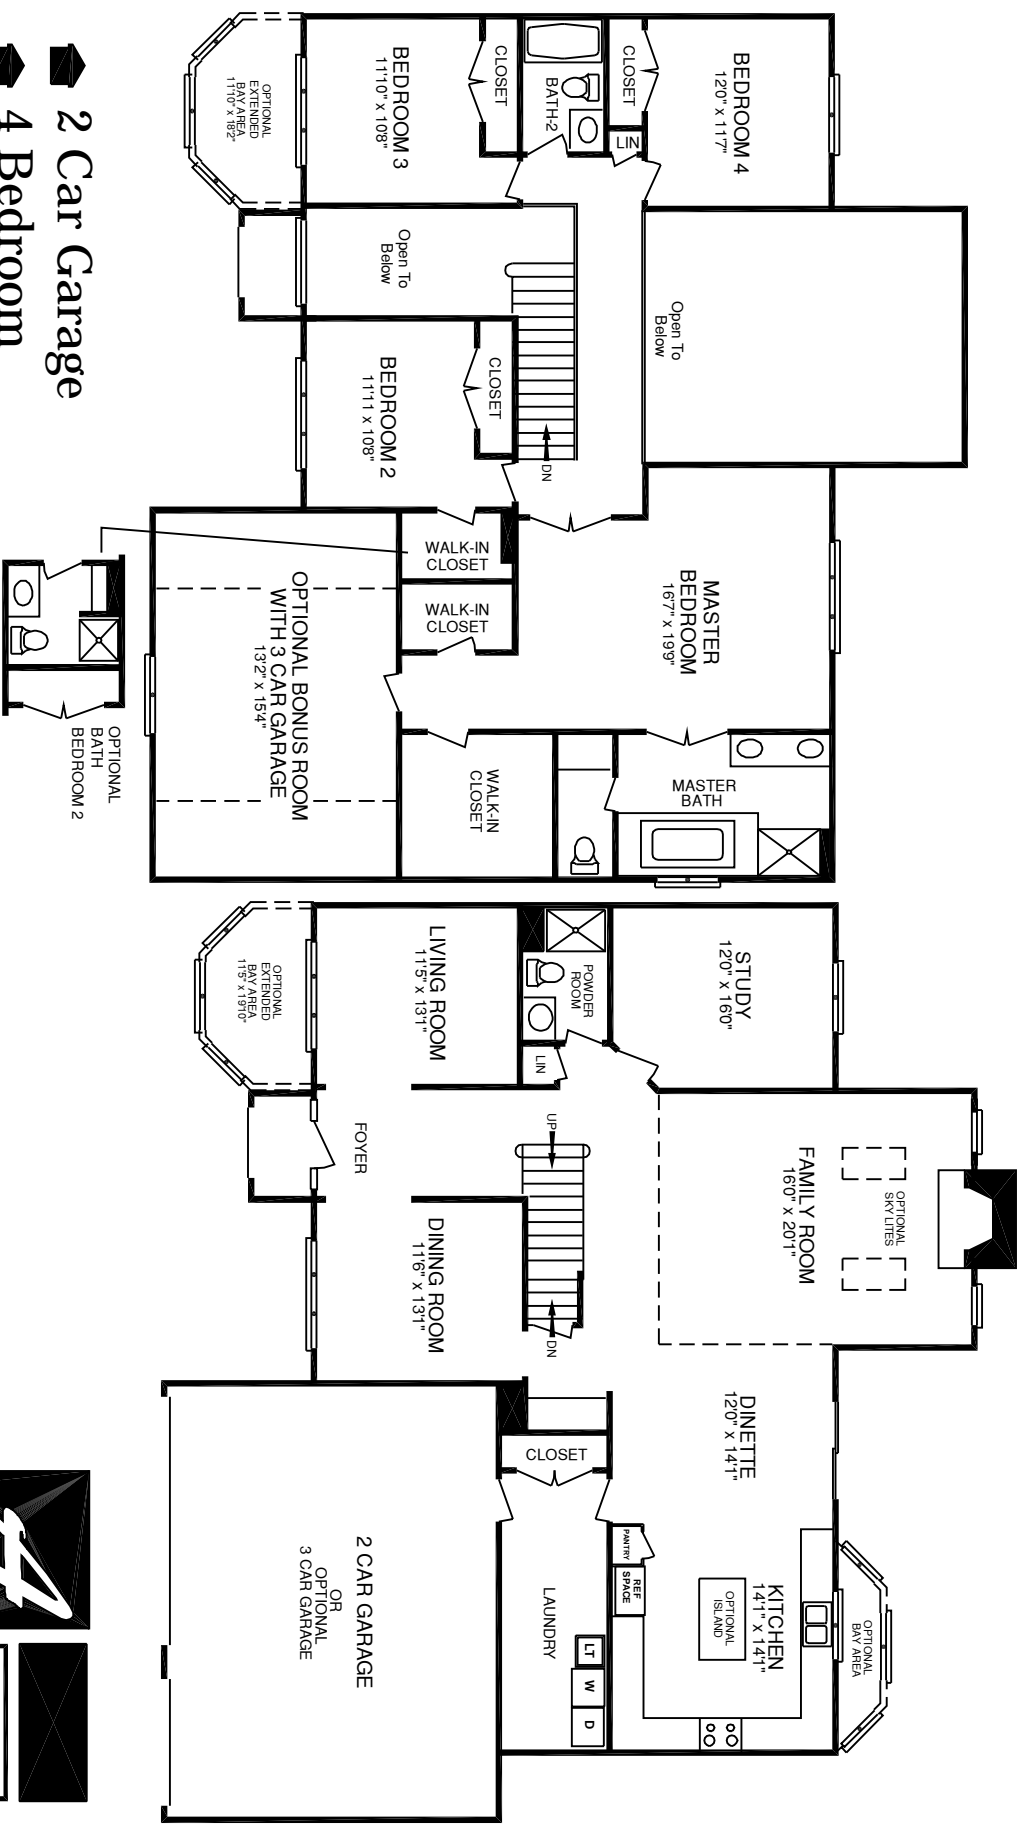

Colleen

- 2 Car Garage
- 4 Bedroom
- 2 Story
- 3400 Sq Ft

A & J Construction, Inc.
708-720-3310 **fax 708-720-3309**

A & J Construction policy of continual improvement in architectural design and construction requires that the dimensions shown are subject to variations. The Renderings are an artist's conception and the homes may be modified in construction to suit interiors, exteriors and site considerations.