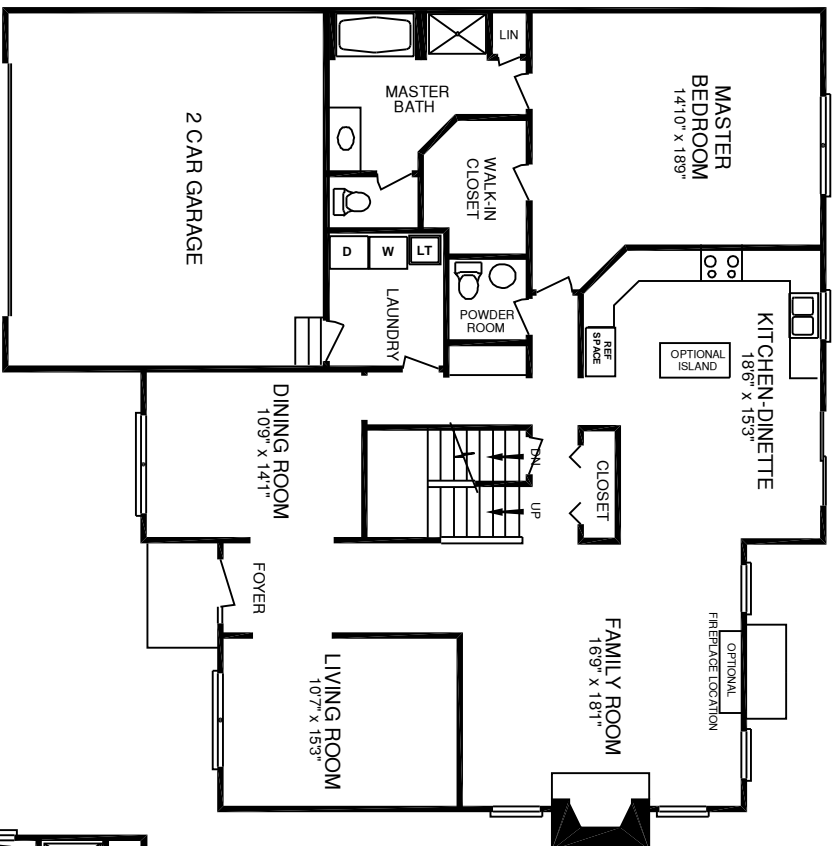

Galway

- 2 Car Garage
- 4 Bedroom
- 2 Story
- 2750 Sq Ft

A & J Construction, Inc.

708-720-3310

fax 708-720-3309

A & J Construction policy of continual improvement in architectural design and construction requires that the dimensions shown are subject to variations. The Renderings are an artist's conception and the homes may be modified in construction to suit interiors, exteriors and site considerations.