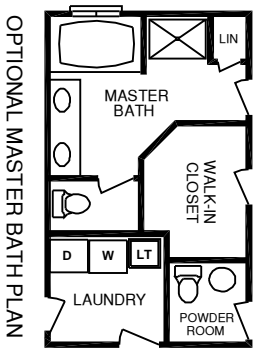

Galway

- 2 Car Garage
- 4 Bedroom
- 2 Story
- 2750 Sq Ft

A & J Construction, Inc.

708-720-3310

fax 708-720-3309

A & J Construction policy of continual improvement in architectural design and construction requires that the dimensions shown are subject to variations. The Renderings are an artist's conception and the homes may be modified in construction to suit interiors, exteriors and site considerations.