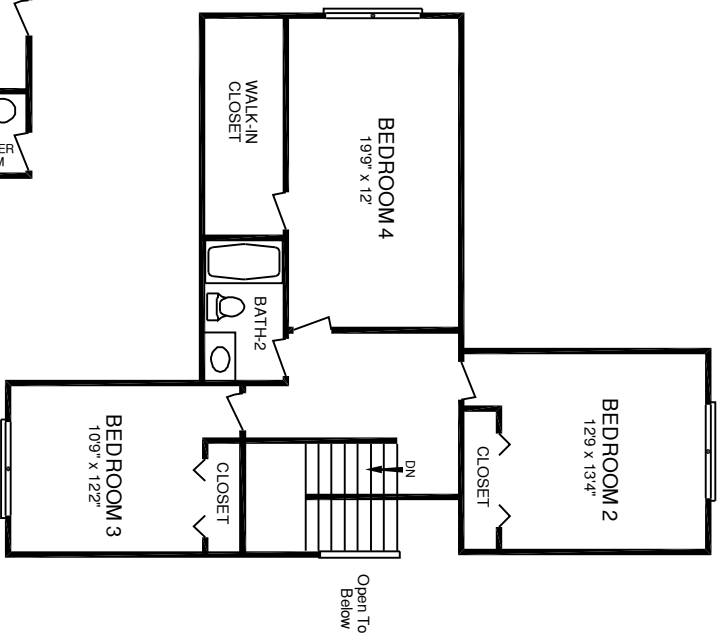

Galway

- 2 Car Garage
- 4 Bedroom
- 2 Story
- 2750 Sq Ft

A & J Construction, Inc.

708-720-3310

fax 708-720-3309

A & J Construction policy of continual improvement in architectural design and construction requires that the dimensions shown are subject to variations. The Renderings are an artist's conception and the homes may be modified in construction to suit interiors, exteriors and site considerations.